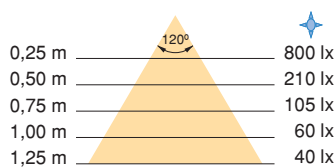

IP20 | A+ | AMP | 1,5m | 120° | LED | 12V DC |
6W 7080920 | 15W 7001420 | 30W 7001320 | 50W 5008420 | 72W 5008520 |
SENSOR SWITCH